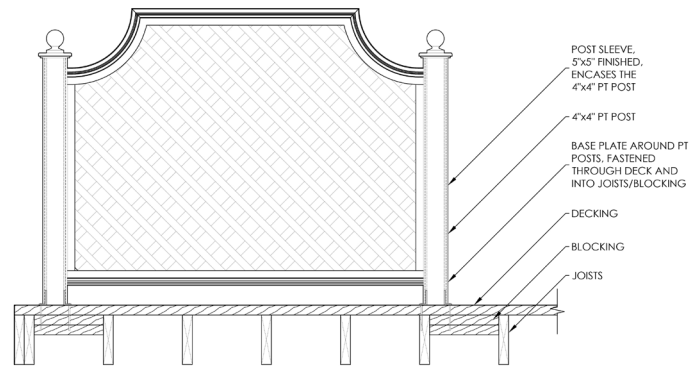

TOP PROFILE

Straight / Arched Curve

MATERIAL

Made from eco-conscious, advanced recycled PVC with internal Aluminum Reinforcement.

COLOR

Ebony

Charcoal

BLHG Green

Moss

Mist

Shell

Slate

Parchment

FINIALS

Installation Instructions

INSTALLATION SCHEMATIC Posts Set in Ground

INSTALLATION SCHEMATIC Posts Surface-Mounted to Deck

INSTALLATION SCHEMATIC Aluminum Patio Sta