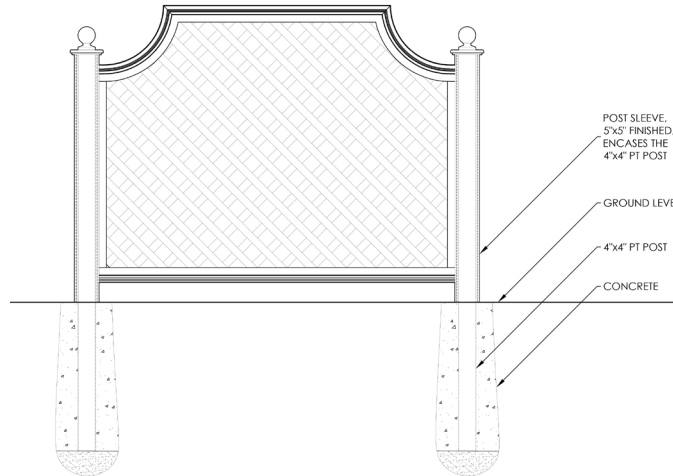

TOP PROFILE

Straight / Arched Curve

MATERIAL

Made from eco-conscious, advanced recycled PVC with internal Aluminum Reinforcement.

COLOR

Ebony

Charcoal

BLHG Green

Moss

Mist

Shell

Slate

Parchment

FINIALS

Installation Instructions

INSTALLATION SCHEMATIC Posts Set in Ground

INSTALLATION SCHEMATIC Posts Surface-Mounted to Deck

INSTALLATION SCHEMATIC Aluminum Patio Sta