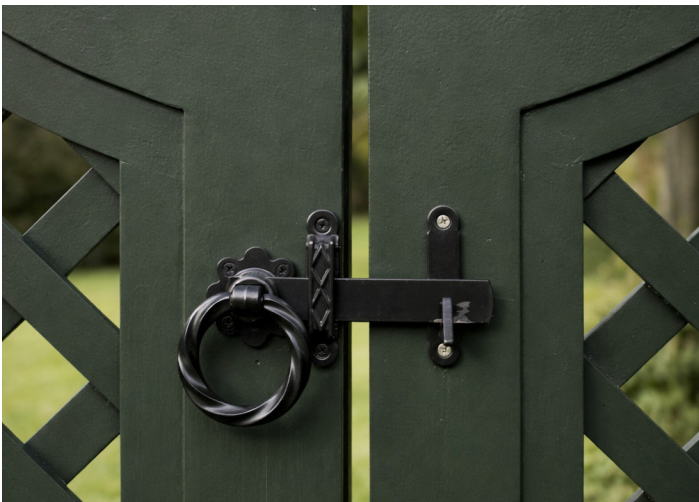

BRIDGE LANE

HOME & GARDEN

Bridge Lane Estate Gate

Bridge Lane Estate Gate

HEIGHT

7'7"

WIDTH

10'3"

TOP PROFILE

Straight / Arched Curve

MATERIAL

Made from eco-conscious, advanced recycled PVC with internal Aluminum Reinforcement.

COLOR

Ebony

Charcoal

BLHG Green