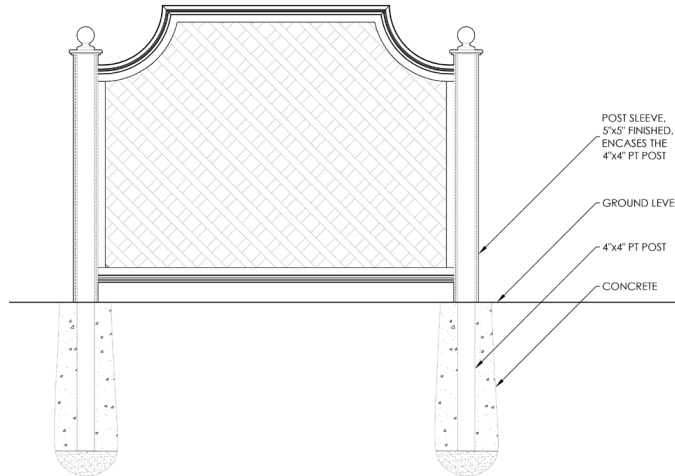

Made from eco-conscious, advanced recycled PVC with internal Aluminum Reinforcement.

COLOR

Ebony

Charcoal

BLHG Green

Moss

Mist

Shell

Slate

Parchment

FINIALS

Installation Instructions

INSTALLATION SCHEMATIC Posts Set in Ground

INSTALLATION SCHEMATIC Posts Surface-Mounted to Deck

INSTALLATION SCHEMATIC Aluminum Patio Stand