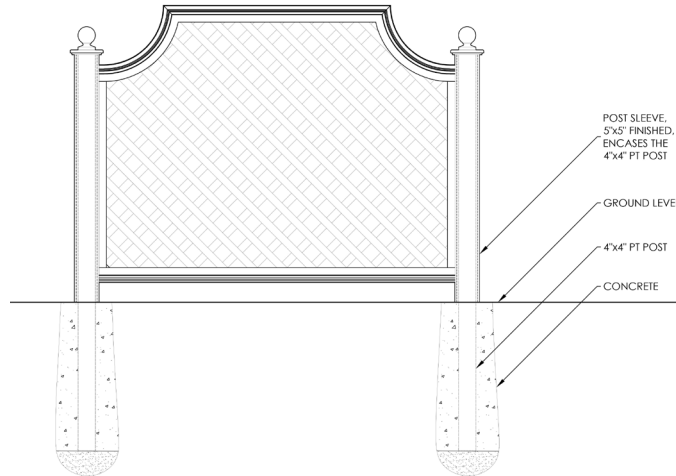

Mist

Shell

Slate

Parchment

FINIALS

Installation Instructions

INSTALLATION SCHEMATIC Posts Set in Ground

INSTALLATION SCHEMATIC Posts Surface-Mounted to Deck

INSTALLATION SCHEMATIC Aluminum Patio Stand