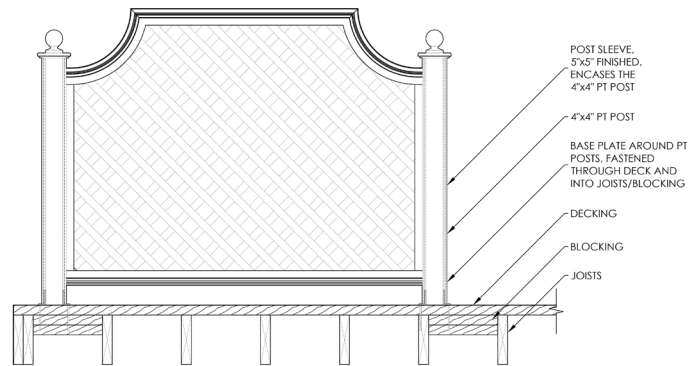

Mist

Shell

Slate

Parchment

FINIALS

Installation Instructions

INSTALLATION SCHEMATIC Posts Set in Ground

INSTALLATION SCHEMATIC Posts Surface-Mounted to Deck

INSTALLATION SCHEMATIC Aluminum Patio Stand