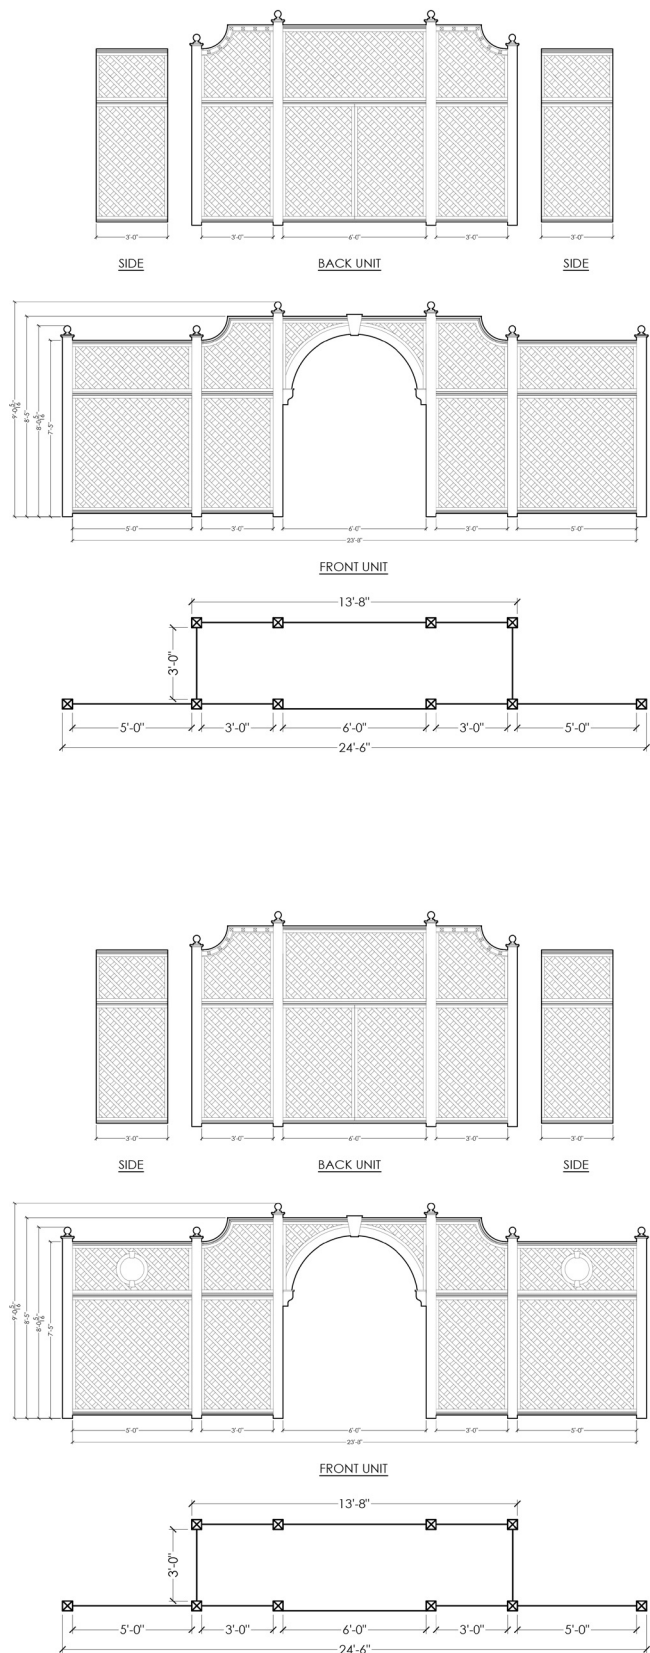

Mist

Shell

Slate

Parchment

FINIALS

Installation Instructions

INSTALLATION SCHEMATIC Posts Set in Ground

INSTALLATION SCHEMATIC Posts Surface-Mounted to Deck

INSTALLATION SCHEMATIC Aluminum Patio Stand