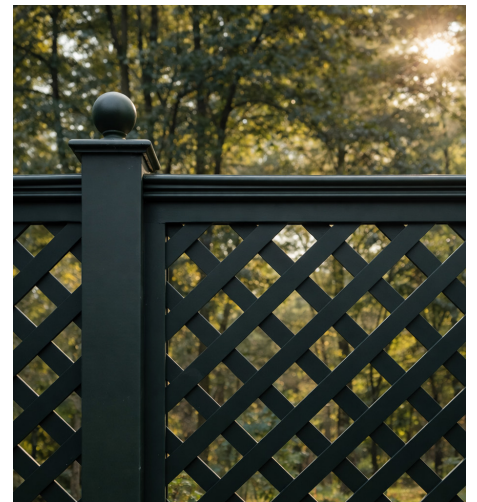

BRIDGE LANE

HOME & GARDEN