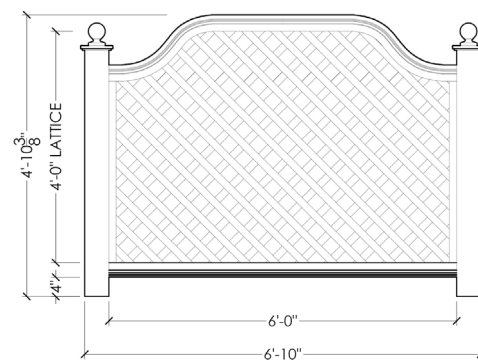

Shell

Slate

Parchment

FINIALS

Installation Instructions

INSTALLATION SCHEMATIC Posts Set in Ground

INSTALLATION SCHEMATIC Posts Surface-Mounted to Deck

INSTALLATION SCHEMATIC Aluminum Patio Stand