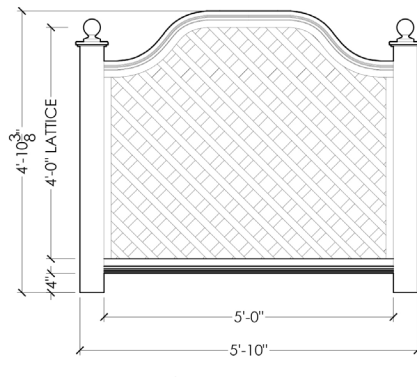

Shell

Slate

Parchment

FINIALS

Installation Instructions

INSTALLATION SCHEMATIC Posts Set in Ground

INSTALLATION SCHEMATIC Posts Surface-Mounted to Deck

INSTALLATION SCHEMATIC Aluminum Patio Stand