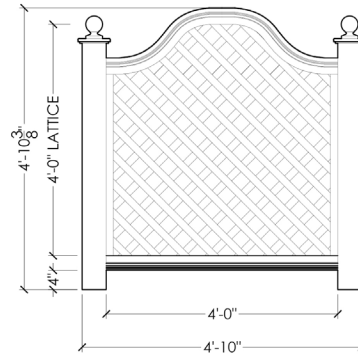

Shell

Slate

Parchment

FINIALS

Installation Instructions

INSTALLATION SCHEMATIC Posts Set in Ground

INSTALLATION SCHEMATIC Posts Surface-Mounted to Deck

INSTALLATION SCHEMATIC Aluminum Patio Stand