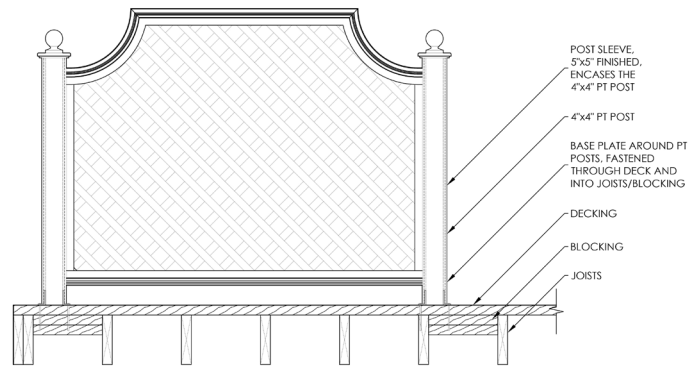

Shell

Slate

Parchment

FINIALS

Installation Instructions

INSTALLATION SCHEMATIC Posts Set in Ground

INSTALLATION SCHEMATIC Posts Surface-Mounted to Deck

INSTALLATION SCHEMATIC Aluminum Patio Stand