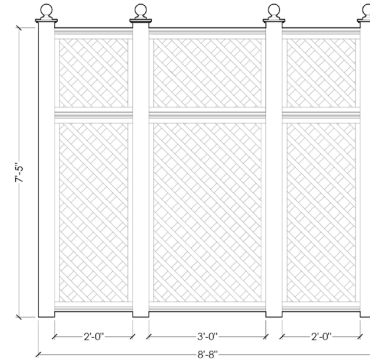

Mist

Shell

Slate

Parchment

FINIALS

Wellington Treillage Screen

Starting at \$13,700

HEIGHT