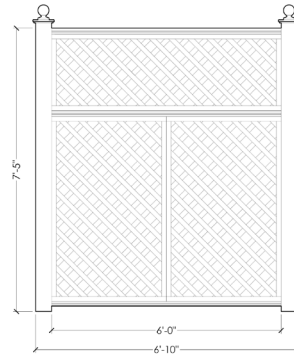

Shell

Slate

Parchment

FINIALS

Installation Instructions

INSTALLATION SCHEMATIC Posts Set in Ground

INSTALLATION SCHEMATIC Posts Surface-Mounted to Deck

INSTALLATION SCHEMATIC Aluminum Patio Stand