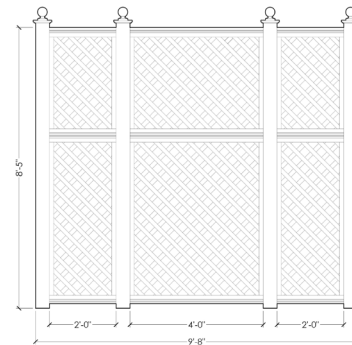

Parchment

FINIALS

Wellington Modular System

Shown in Grand 8'

HEIGHT

- Standard 6'
- Grand 8'
- Monumental 9'

WIDTH

Build your ideal width with modular components