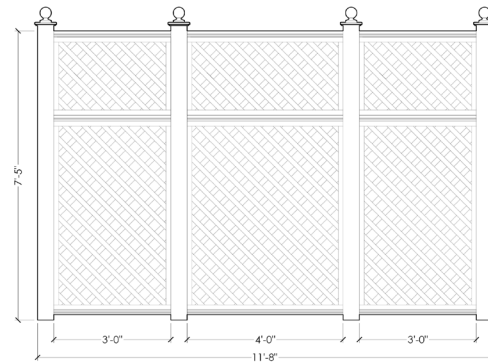

Mist

Shell

Slate

Parchment

FINIALS

Wellington Treillage Screen

Starting at \$13,700

HEIGHT