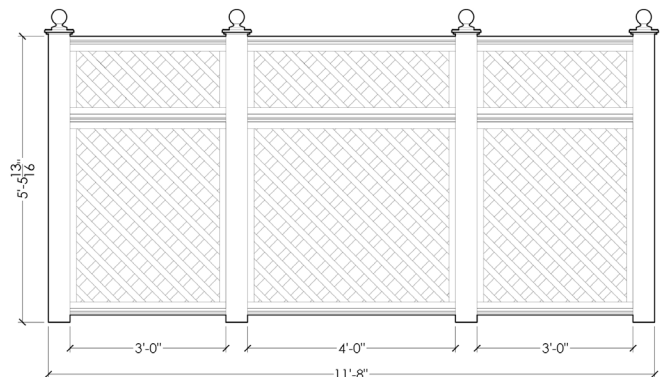

Wellington Treillage Screen

Starting at \$11,000

HEIGHT

Grand 8'

WIDTH

8'8"

9'8"

11'8"