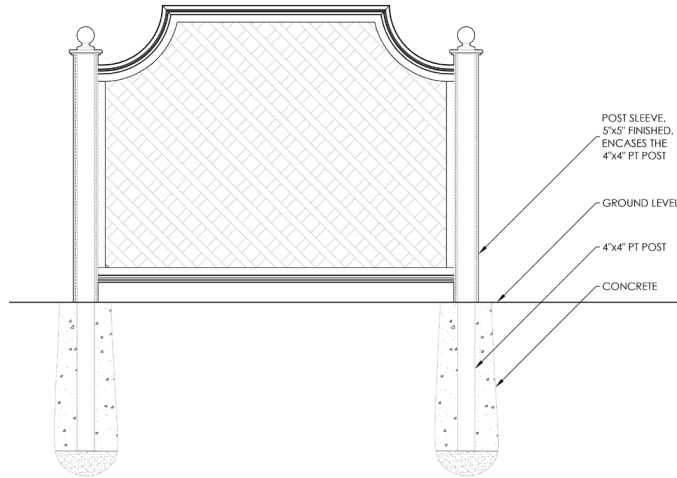

Shell

Slate

Parchment

FINIALS

Installation Instructions

INSTALLATION SCHEMATIC Posts Set in Ground

INSTALLATION SCHEMATIC Posts Surface-Mounted to Deck

INSTALLATION SCHEMATIC Aluminum Patio Stand