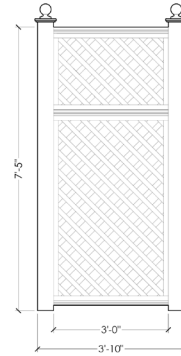

Parchment

FINIALS

Wellington Modular System

Shown in Grand 8'

HEIGHT

- Standard 6'
- Grand 8'
- Monumental 9'

WIDTH

Build your ideal width with modular components

Shell

Slate

Parchment

FINIALS

Installation Instructions

INSTALLATION SCHEMATIC Posts Set in Ground

INSTALLATION SCHEMATIC Posts Surface-Mounted to Deck

INSTALLATION SCHEMATIC Aluminum Patio Stand