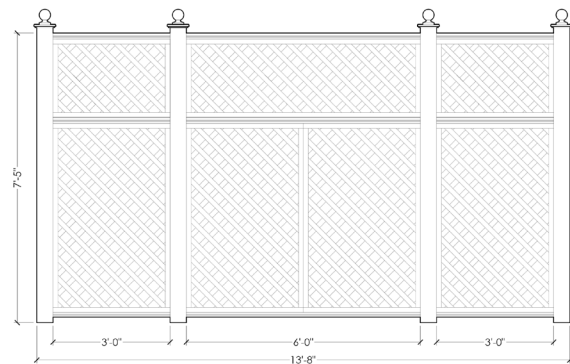

Wellington Treillage Screen

Starting at $11,000

HEIGHT

Grand 8'

WIDTH

8'8"

9'8"

11'8"

13'8"

MATERIAL

Made from eco-conscious, advanced recycled PVC with internal Aluminum Reinforcement.

COLOR

Ebony

Charcoal

BLHG Green

Moss

Mist

Shell

Slate

Parchment

FINIALS