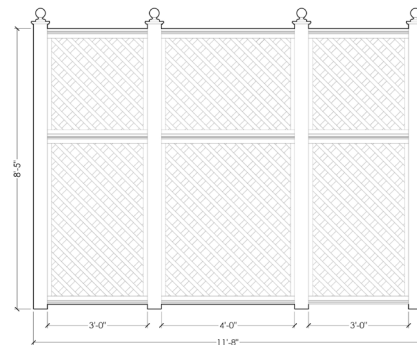

Parchment

FINIALS

Wellington Modular System

Shown in Grand 8'

HEIGHT

- Standard 6'
- Grand 8'
- Monumental 9'

WIDTH

Build your ideal width with modular components