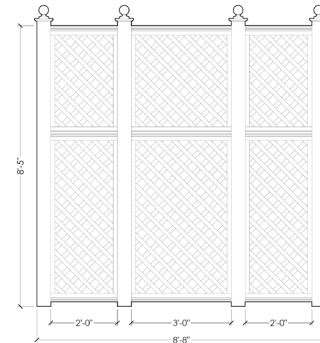

Parchment

FINIALS

Wellington Modular System

Shown in Grand 8'

HEIGHT

- Standard 6'
- Grand 8'
- Monumental 9'

WIDTH

Build your ideal width with modular components