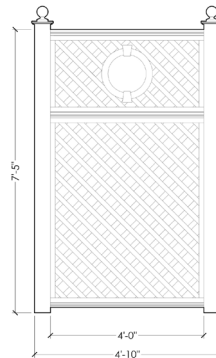

Parchment

FINIALS

Wellington Modular System

Shown in Grand 8'

HEIGHT

- Standard 6'
- Grand 8'
- Monumental 9'

WIDTH

Build your ideal width with modular components

Shell

Slate

Parchment

FINIALS

Installation Instructions

INSTALLATION SCHEMATIC Posts Set in Ground

INSTALLATION SCHEMATIC Posts Surface-Mounted to Deck

INSTALLATION SCHEMATIC Aluminum Patio Stand