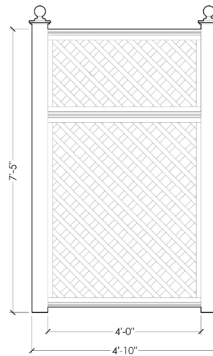

Parchment

FINIALS

Wellington Modular System

Shown in Grand 8'

HEIGHT

- Standard 6'
- Grand 8'
- Monumental 9'

WIDTH

Build your ideal width with modular components

Shell

Slate

Parchment

FINIALS

Installation Instructions

INSTALLATION SCHEMATIC Posts Set in Ground

INSTALLATION SCHEMATIC Posts Surface-Mounted to Deck

INSTALLATION SCHEMATIC Aluminum Patio Stand