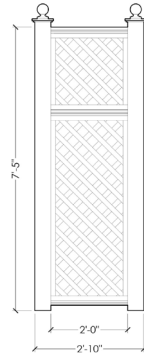

Parchment

FINIALS

Wellington Modular System

Shown in Grand 8'

HEIGHT

- Standard 6'
- Grand 8'
- Monumental 9'

WIDTH

Build your ideal width with modular components

Shell

Slate

Parchment

FINIALS

Installation Instructions

INSTALLATION SCHEMATIC Posts Set in Ground

INSTALLATION SCHEMATIC Posts Surface-Mounted to Deck

INSTALLATION SCHEMATIC Aluminum Patio Stand