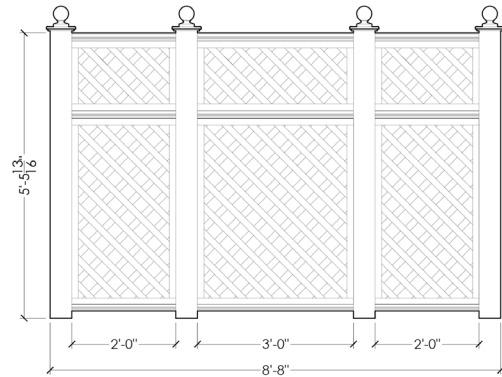

Wellington Treillage Screen

Starting at \$11,000

HEIGHT

Grand 8'

WIDTH

8'8"

9'8"

11'8"