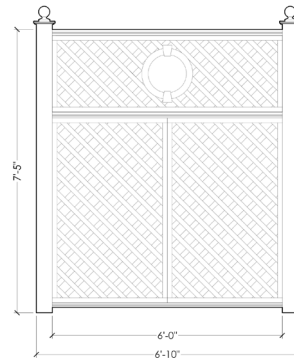

Parchment

FINIALS

Wellington Modular System

Shown in Grand 8'

HEIGHT

- Standard 6'
- Grand 8'
- Monumental 9'

WIDTH

Build your ideal width with modular components

Shell

Slate

Parchment

FINIALS

Installation Instructions

INSTALLATION SCHEMATIC Posts Set in Ground

INSTALLATION SCHEMATIC Posts Surface-Mounted to Deck

INSTALLATION SCHEMATIC Aluminum Patio Stand