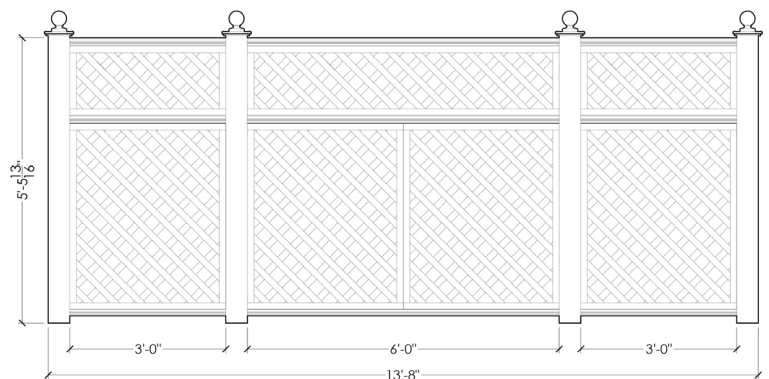

Wellington Treillage Screen

Starting at \$11,000

HEIGHT

Grand 8'

WIDTH

8'8"

9'8"

11'8"