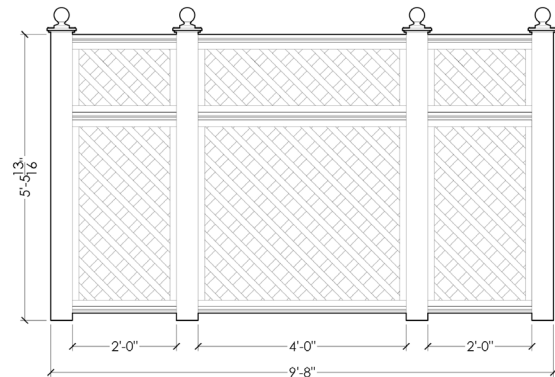

Wellington Treillage Screen

Starting at \$11,000

HEIGHT

Grand 8'

WIDTH

8'8"

9'8"

11'8"