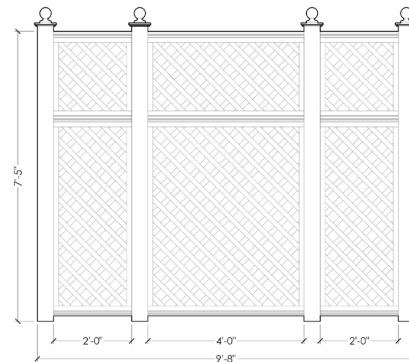

Mist

Shell

Slate

Parchment

FINIALS

Wellington Treillage Screen

Starting at \$13,700

HEIGHT