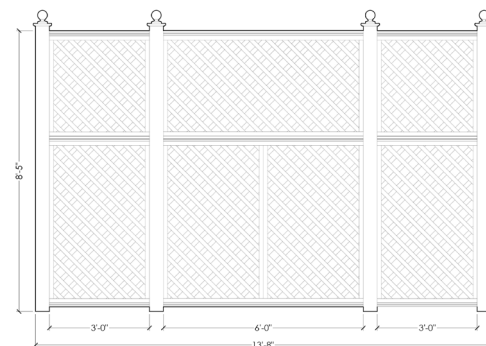

Parchment

FINIALS

Wellington Modular System

Shown in Grand 8'

HEIGHT

- Standard 6'
- Grand 8'
- Monumental 9'

WIDTH

Build your ideal width with modular components