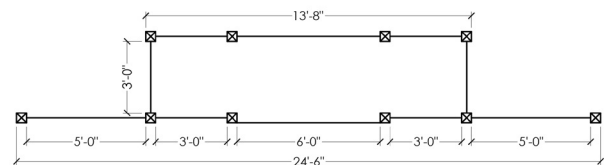

Moss

Mist

Shell

Slate

Parchment

FINIALS

Installation Instructions

INSTALLATION SCHEMATIC Posts Set in Ground

INSTALLATION SCHEMATIC Posts Surface-Mounted to Deck

INSTALLATION SCHEMATIC Aluminum Patio Stand