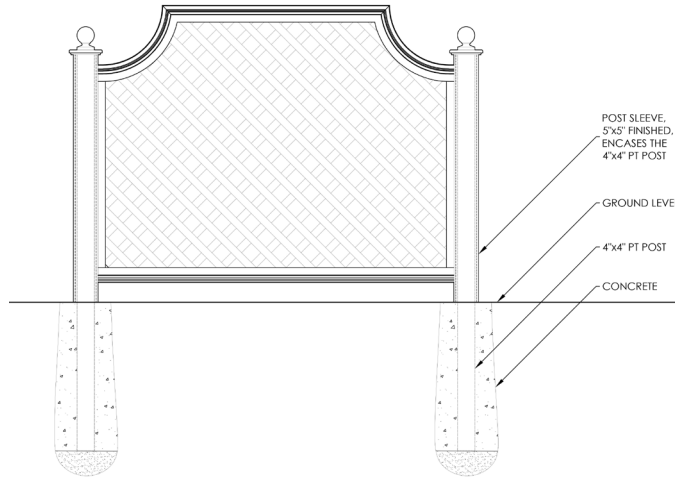

Moss

Mist

Shell

Slate

Parchment

FINIALS

Installation Instructions

INSTALLATION SCHEMATIC Posts Set in Ground

INSTALLATION SCHEMATIC Posts Surface-Mounted to Deck

INSTALLATION SCHEMATIC Aluminum Patio Stand