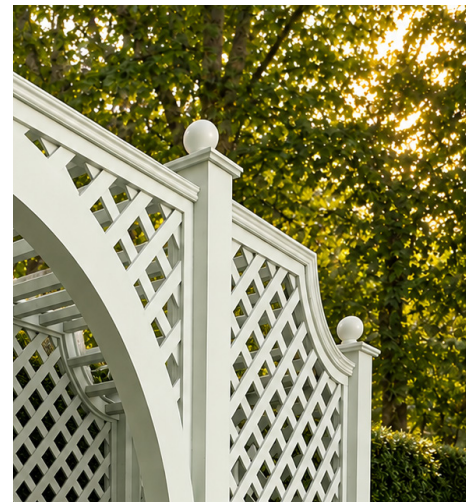

BRIDGE LANE

HOME & GARDEN

Estate Arch Pergola

Estate Arch Pregola

STYLE

Standard
Keyhole

ALCOVE DEPTH

3'D / 4'D

SIDE FLANKERS

3'W / 4'W / 6'W

MATERIAL

Made from eco-conscious, advanced recycled PVC with internal Aluminum Reinforcement.

COLOR

Ebony

Charcoal

BLHG Green

INSTALLATION SCHEMATIC Posts Surface-Mounted to Deck

INSTALLATION SCHEMATIC Aluminum Patio Stand