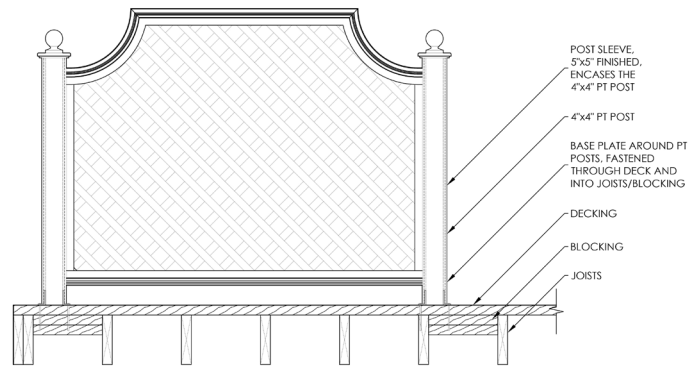

Moss

Mist

Shell

Slate

Parchment

FINIALS

Installation Instructions

INSTALLATION SCHEMATIC Posts Set in Ground

INSTALLATION SCHEMATIC Posts Surface-Mounted to Deck

INSTALLATION SCHEMATIC Aluminum Patio Stand