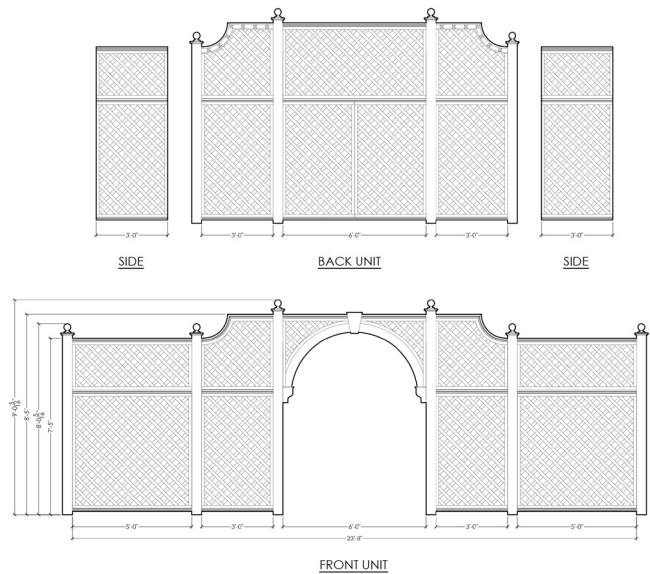

SIDE FLANKERS

3'W / 4'W / 6'W

MATERIAL

Made from eco-conscious, advanced recycled PVC with internal Aluminum Reinforcement.

COLOR

Ebony

Charcoal

BLHG Green

Moss

Mist

Shell

Slate

Parchment

FINIALS

Installation Instructions

INSTALLATION SCHEMATIC Posts Set in Ground

INSTALLATION SCHEMATIC Posts Surface-Mounted to Deck

INSTALLATION SCHEMATIC Aluminum Patio Stand