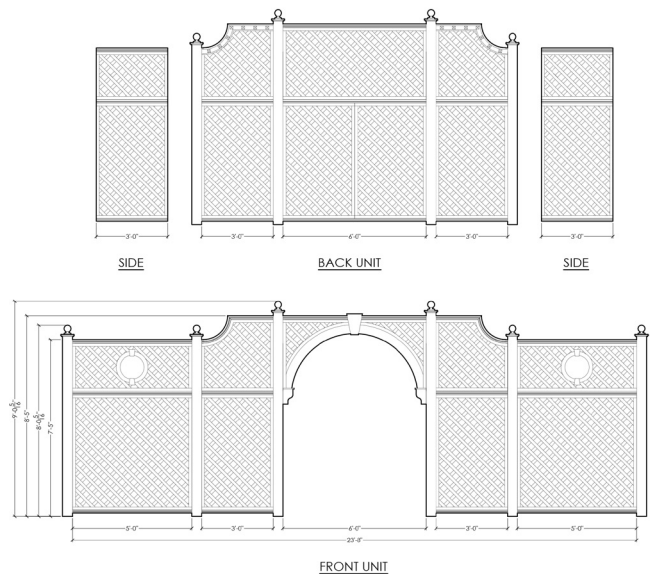

SIDE FLANKERS

3'W / 4'W / 6'W

MATERIAL

Made from eco-conscious, advanced recycled PVC with internal Aluminum Reinforcement.

COLOR

Ebony

Charcoal

BLHG Green

Moss

Mist

Shell

Slate

Parchment

FINIALS

Installation Instructions

INSTALLATION SCHEMATIC Posts Set in Ground

INSTALLATION SCHEMATIC Posts Surface-Mounted to Deck

INSTALLATION SCHEMATIC Aluminum Patio Stand