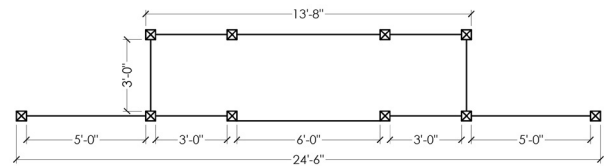

Moss

Mist

Shell

Slate

Parchment

FINIALS

Installation Instructions

INSTALLATION SCHEMATIC Posts Set in Ground

INSTALLATION SCHEMATIC Posts Surface-Mounted to Deck

INSTALLATION SCHEMATIC Aluminum Patio Stand