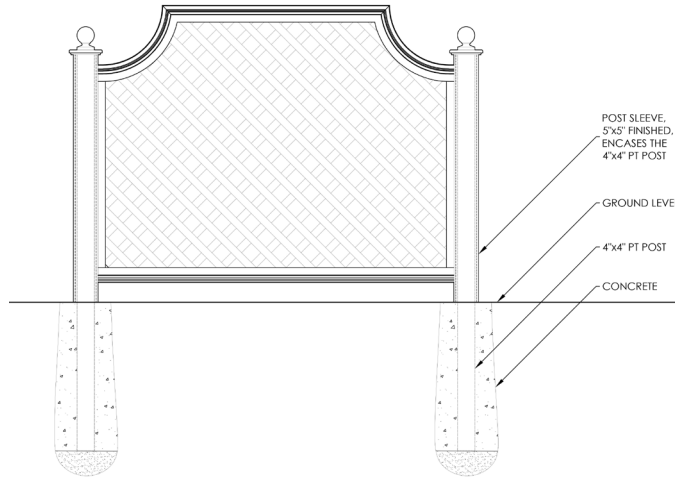

HEIGHT

5'6"

WIDTH

8'8"

10'8"

MATERIAL

Made from eco-conscious, advanced recycled PVC with internal Aluminum Reinforcement.

COLOR

Ebony

Charcoal

BLHG Green

Moss

Mist

Shell

Slate

Parchment

FINIALS

Installation Instructions

INSTALLATION SCHEMATIC Posts Set in Ground

INSTALLATION SCHEMATIC Posts Surface-Mounted to Deck

INSTALLATION SCHEMATIC Aluminum Patio Stand