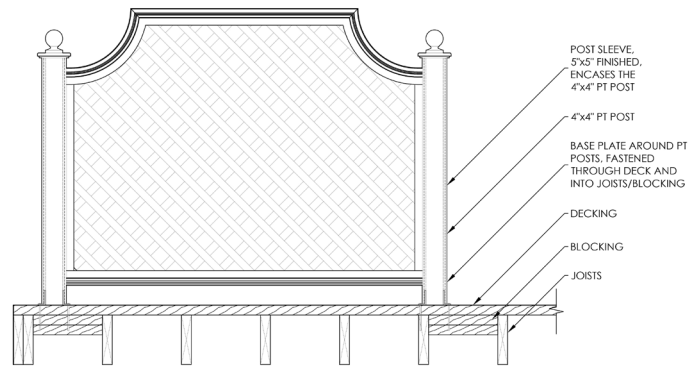

HEIGHT

5'6"

WIDTH

8'8"

10'8"

MATERIAL

Made from eco-conscious, advanced recycled PVC with internal Aluminum Reinforcement.

COLOR

FINIALS

Installation Instructions

INSTALLATION SCHEMATIC Posts Set in Ground

INSTALLATION SCHEMATIC Posts Surface-Mounted to Deck

INSTALLATION SCHEMATIC Aluminum Patio Stand