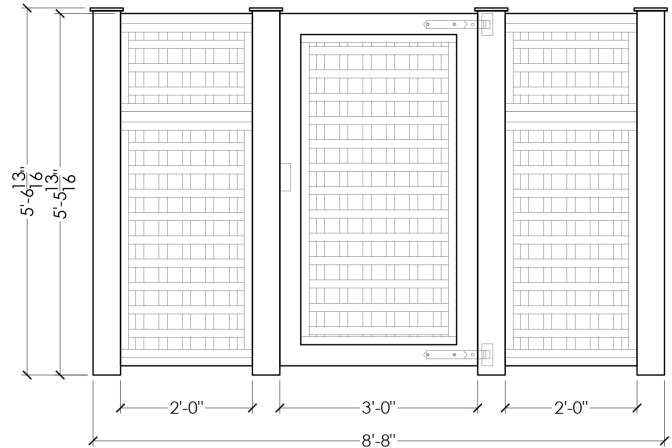

HEIGHT

5'6"

WIDTH

8'8"

10'8"

MATERIAL

Made from eco-conscious, advanced recycled PVC with internal Aluminum Reinforcement.

COLOR

FINIALS

Installation Instructions

INSTALLATION SCHEMATIC Posts Set in Ground

INSTALLATION SCHEMATIC Posts Surface-Mounted to Deck

INSTALLATION SCHEMATIC Aluminum Patio Stand