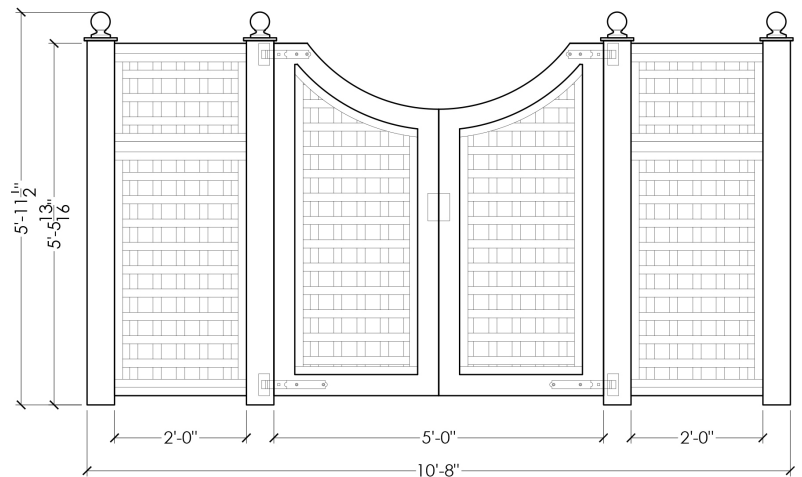

HEIGHT

5'6"

WIDTH

8'8"

10'8"

MATERIAL

Made from eco-conscious, advanced recycled PVC with internal Aluminum Reinforcement.

COLOR

FINIALS

Installation Instructions

INSTALLATION SCHEMATIC Posts Set in Ground

INSTALLATION SCHEMATIC Posts Surface-Mounted to Deck

INSTALLATION SCHEMATIC Aluminum Patio Stand