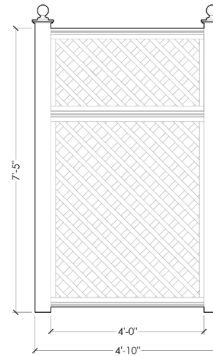

Bridge Lane Treillage Screen

HEIGHT

Standard 6'

Grand 7'5"

Monumental 9'5"

Shown in Grand 7'5"

WIDTH

Build your ideal width with modular components

Shell

Slate

Parchment

FINIALS

Installation Instructions

INSTALLATION SCHEMATIC Posts Set in Ground

INSTALLATION SCHEMATIC Posts Surface-Mounted to Deck

INSTALLATION SCHEMATIC Aluminum Patio Stand