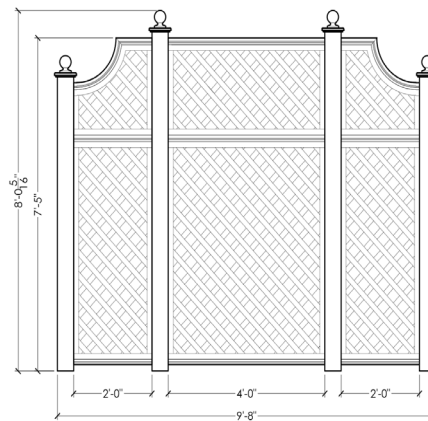

Mist

Shell

Slate

Parchment

FINIALS

Bridge Lane Treillage Screen

Starting at \$13,700

HEIGHT

Monumental 9'5"

WIDTH

11'8"

12'8"

MATERIAL

Made from eco-conscious, advanced recycled PVC with internal Aluminum Reinforcement.

COLOR

Ebony