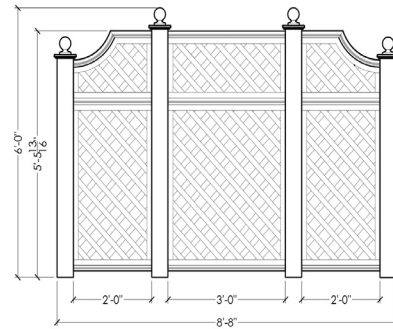

Bridge Lane Treillage Screen

Starting at $9,200

HEIGHT

Standard 6'

WIDTH

8'8"

9'8"

11'8"

12'8"

MATERIAL

Made from eco-conscious, advanced recycled PVC with internal Aluminum Reinforcement.

COLOR

Ebony

Charcoal

BLHG Green

Moss

Mist

Shell

Slate

Parchment

FINIALS