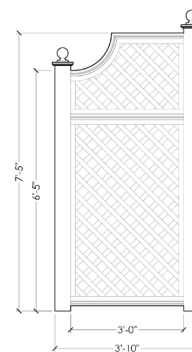

Monumental 9'5"

WIDTH

11'8"

12'8"

MATERIAL

Made from eco-conscious, advanced recycled PVC with internal Aluminum Reinforcement.

COLOR

Ebony

Bridge Lane Treillage Screen

HEIGHT

Standard 6'

Grand 7'5"

Monumental 9'5"

Shown in Grand 7'5"

WIDTH

Build your ideal width with modular components

Shell

Slate

Parchment

FINIALS

Installation Instructions

INSTALLATION SCHEMATIC Posts Set in Ground

INSTALLATION SCHEMATIC Posts Surface-Mounted to Deck

INSTALLATION SCHEMATIC Aluminum Patio Stand