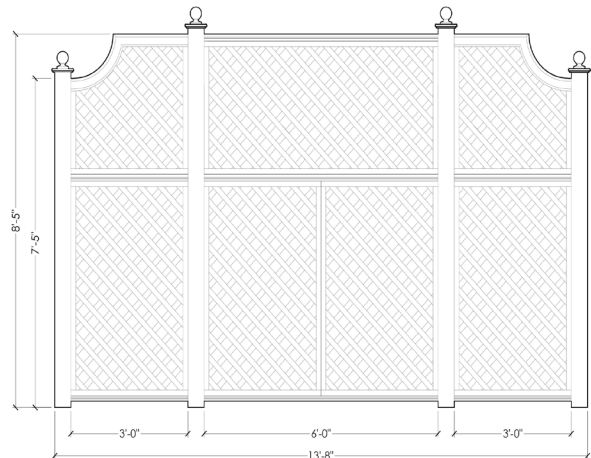

Bridge Lane Treillage Screen

Starting at $13,700

HEIGHT

Monumental 9'5"

WIDTH

11'8"

12'8"

MATERIAL

Made from eco-conscious, advanced recycled PVC with internal Aluminum Reinforcement.

COLOR

Ebony

Charcoal

BLHG Green

Moss

Mist

Shell

Slate

Parchment

FINIALS