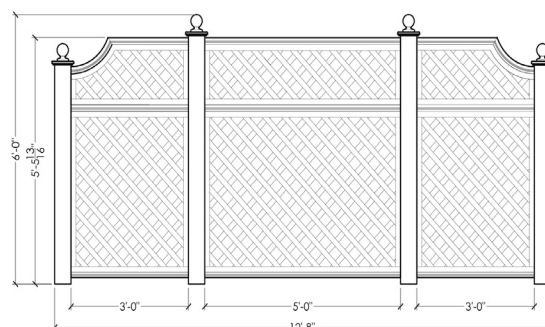

Bridge Lane Treillage Screen

Starting at $9,200

HEIGHT

Standard 6'

WIDTH

8'8"

9'8"

11'8"

12'8"

MATERIAL

Made from eco-conscious, advanced recycled PVC with internal Aluminum Reinforcement.

COLOR

Ebony

Charcoal

BLHG Green

Moss

Mist

Shell

Slate

Parchment

FINIALS