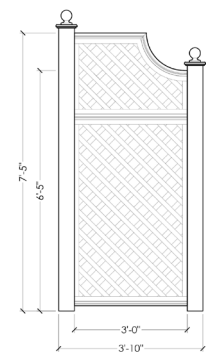

Monumental 9'5"

WIDTH

11'8"

12'8"

MATERIAL

Made from eco-conscious, advanced recycled PVC with internal Aluminum Reinforcement.

COLOR

Ebony

Bridge Lane Treillage Screen

HEIGHT

Standard 6'

Grand 7'5"

Monumental 9'5"

Shown in Grand 7'5"

WIDTH

Build your ideal width with modular components

Shell

Slate

Parchment

FINIALS

Installation Instructions

INSTALLATION SCHEMATIC Posts Set in Ground

INSTALLATION SCHEMATIC Posts Surface-Mounted to Deck

INSTALLATION SCHEMATIC Aluminum Patio Stand