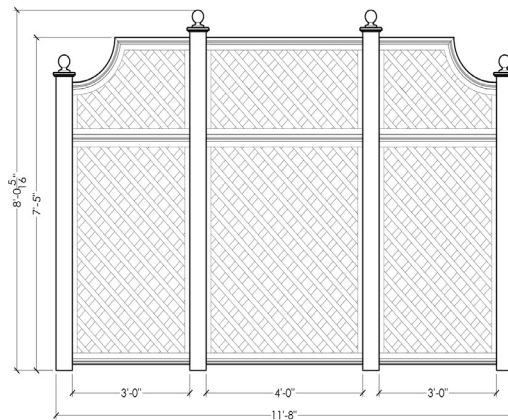

Mist

Shell

Slate

Parchment

FINIALS

Bridge Lane Treillage Screen

Starting at \$13,700

HEIGHT

Monumental 9'5"

WIDTH

11'8"

12'8"

MATERIAL

Made from eco-conscious, advanced recycled PVC with internal Aluminum Reinforcement.

COLOR

Ebony