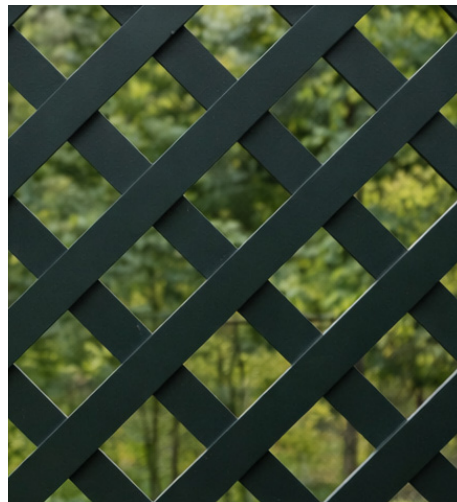

BRIDGE LANE

HOME & GARDEN