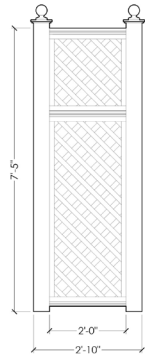

Monumental 9'5"

WIDTH

11'8"

12'8"

MATERIAL

Made from eco-conscious, advanced recycled PVC with internal Aluminum Reinforcement.

COLOR

Ebony

Shell

Slate

Parchment

FINIALS

Installation Instructions

INSTALLATION SCHEMATIC Posts Set in Ground

INSTALLATION SCHEMATIC Posts Surface-Mounted to Deck

INSTALLATION SCHEMATIC Aluminum Patio Stand