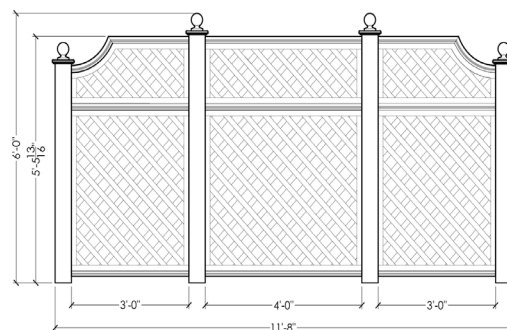

Bridge Lane Treillage Screen

Starting at $9,200

HEIGHT

Standard 6'

WIDTH

8'8"

9'8"

11'8"

12'8"

MATERIAL

Made from eco-conscious, advanced recycled PVC with internal Aluminum Reinforcement.

COLOR

Ebony

Charcoal

BLHG Green

Moss

Mist

Shell

Slate

Parchment

FINIALS