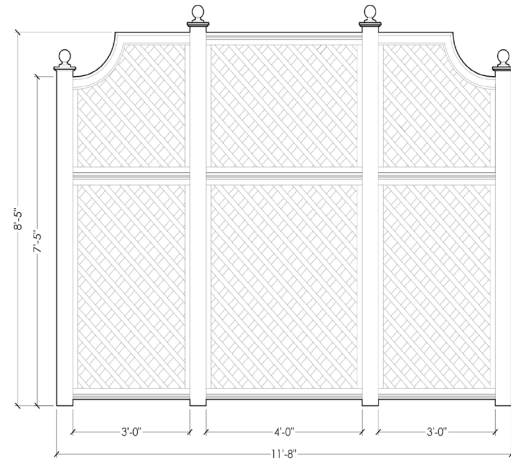

Bridge Lane Treillage Screen

Starting at $13,700

HEIGHT

Monumental 9'5"

WIDTH

11'8"

12'8"

MATERIAL

Made from eco-conscious, advanced recycled PVC with internal Aluminum Reinforcement.

COLOR

Ebony

Charcoal

BLHG Green

Moss

Mist

Shell

Slate

Parchment

FINIALS