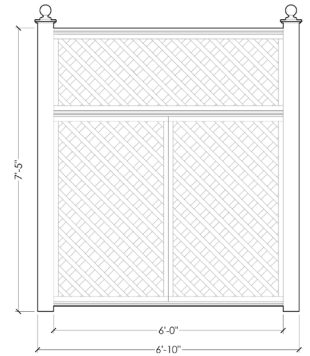

Shell

Slate

Parchment

FINIALS

Installation Instructions

INSTALLATION SCHEMATIC Posts Set in Ground

INSTALLATION SCHEMATIC Posts Surface-Mounted to Deck

INSTALLATION SCHEMATIC Aluminum Patio Stand