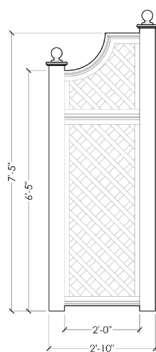

Shell

Slate

Parchment

FINIALS

Installation Instructions

INSTALLATION SCHEMATIC Posts Set in Ground

INSTALLATION SCHEMATIC Posts Surface-Mounted to Deck

INSTALLATION SCHEMATIC Aluminum Patio Stand