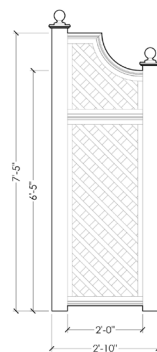

Monumental 9'5"

WIDTH

11'8"

12'8"

MATERIAL

Made from eco-conscious, advanced recycled PVC with internal Aluminum Reinforcement.

COLOR

Ebony

Shell

Slate

Parchment

FINIALS

Installation Instructions

INSTALLATION SCHEMATIC Posts Set in Ground

INSTALLATION SCHEMATIC Posts Surface-Mounted to Deck

INSTALLATION SCHEMATIC Aluminum Patio Stand