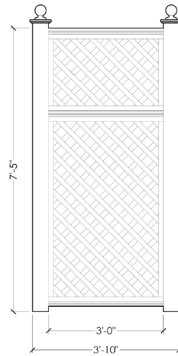

Monumental 9'5"

WIDTH

11'8"

12'8"

MATERIAL

Made from eco-conscious, advanced recycled PVC with internal Aluminum Reinforcement.

COLOR

Ebony

Bridge Lane Treillage Screen

HEIGHT

Standard 6'

Grand 7'5"

Monumental 9'5"

Shown in Grand 7'5"

WIDTH

Build your ideal width with modular components

Shell

Slate

Parchment

FINIALS

Installation Instructions

INSTALLATION SCHEMATIC Posts Set in Ground

INSTALLATION SCHEMATIC Posts Surface-Mounted to Deck

INSTALLATION SCHEMATIC Aluminum Patio Stand