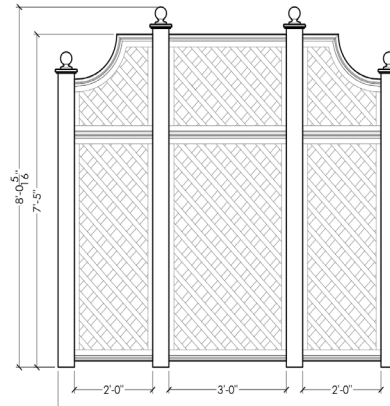

Bridge Lane Treillage Screen

Starting at $11,000

HEIGHT

Grand 7'5"

WIDTH

8'8"

9'8"

11'8"

12'8"

MATERIAL

Made from eco-conscious, advanced recycled PVC with internal Aluminum Reinforcement.

COLOR

Ebony

Charcoal

BLHG Green

Moss

Mist

Shell

Slate

Parchment

FINIALS