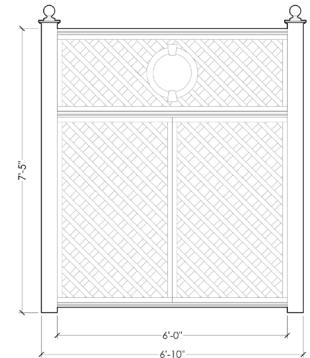

Shell

Slate

Parchment

FINIALS

Installation Instructions

INSTALLATION SCHEMATIC Posts Set in Ground

INSTALLATION SCHEMATIC Posts Surface-Mounted to Deck

INSTALLATION SCHEMATIC Aluminum Patio Stand