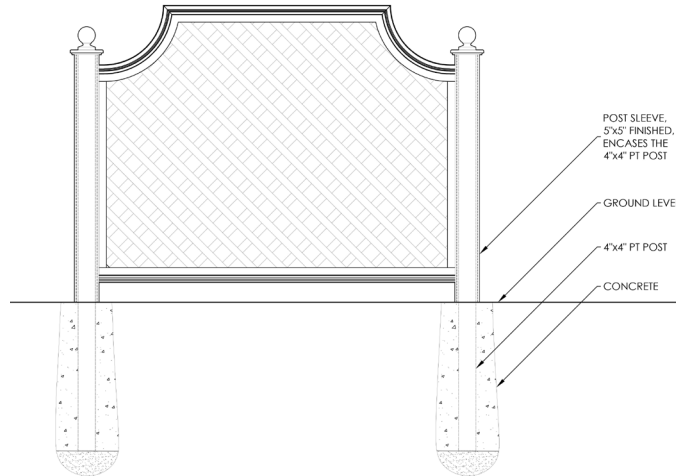

Shell

Slate

Parchment

FINIALS

Installation Instructions

INSTALLATION SCHEMATIC Posts Set in Ground

INSTALLATION SCHEMATIC Posts Surface-Mounted to Deck

INSTALLATION SCHEMATIC Aluminum Patio Stand