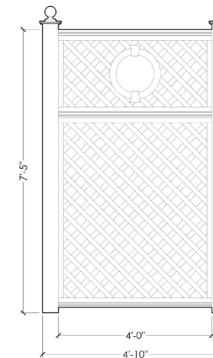

Monumental 9'5"

WIDTH

11'8"

12'8"

MATERIAL

Made from eco-conscious, advanced recycled PVC with internal Aluminum Reinforcement.

COLOR

Ebony

Bridge Lane Treillage Screen

HEIGHT

Standard 6'

Grand 7'5"

Monumental 9'5"

Shown in Grand 7'5"

WIDTH

Build your ideal width with modular components

Shell

Slate

Parchment

FINIALS

Installation Instructions

INSTALLATION SCHEMATIC Posts Set in Ground

INSTALLATION SCHEMATIC Posts Surface-Mounted to Deck

INSTALLATION SCHEMATIC Aluminum Patio Stand