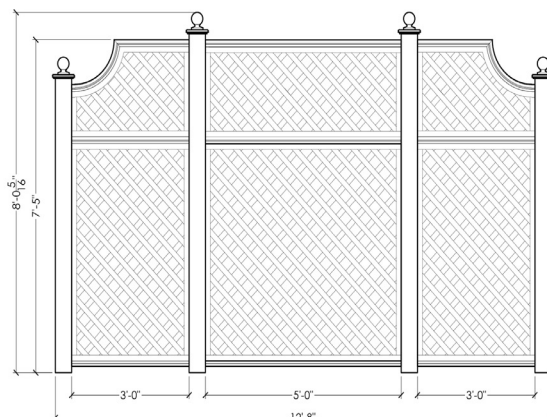

Mist

Shell

Slate

Parchment

FINIALS

Bridge Lane Treillage Screen

Starting at \$13,700

HEIGHT

Monumental 9'5"

WIDTH

11'8"

12'8"

MATERIAL

Made from eco-conscious, advanced recycled PVC with internal Aluminum Reinforcement.

COLOR

Ebony