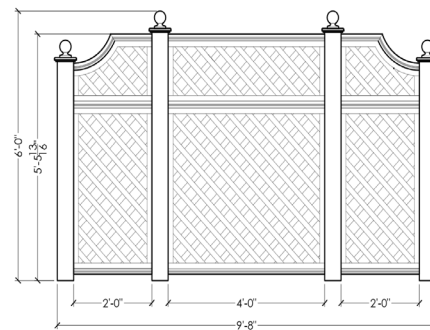

Bridge Lane Treillage Screen

Starting at $9,200

HEIGHT

Standard 6'

WIDTH

8'8"

9'8"

11'8"

12'8"

MATERIAL

Made from eco-conscious, advanced recycled PVC with internal Aluminum Reinforcement.

COLOR

Ebony

Charcoal

BLHG Green

Moss

Mist

Shell

Slate

Parchment

FINIALS