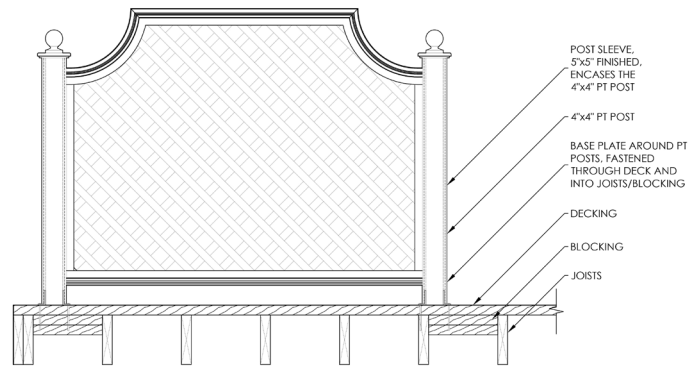

Shell

Slate

Parchment

FINIALS

Installation Instructions

INSTALLATION SCHEMATIC Posts Set in Ground

INSTALLATION SCHEMATIC Posts Surface-Mounted to Deck

INSTALLATION SCHEMATIC Aluminum Patio Stand