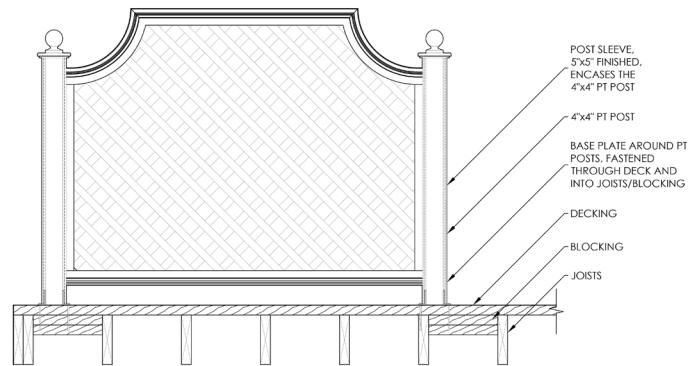

Shell

Slate

Parchment

FINIALS

Glenwood Tri-Screen Combination

DIMENSIONS

4'0"H x 9'8"W

4'0"H x 11'8"W

4'0"H x 12'8"W

MATERIAL

Made from eco-conscious, advanced recycled PVC with internal Aluminum Reinforcement.

COLOR

Ebony

Charcoal

BLHG Green

Moss

Mist

Shell

Slate

Parchment

PLAN - STRAIGHT CONFIGURATION

PLAN - "U" CONFIGURATION (RETURNS)

UTILITY PANEL | TRADITIONAL GARDEN TREILLAGE
3-PANEL SYSTEM (STRAIGHT OR "U" CONFIGURATION)
4 FT. WIDE CENTER PANEL, 2 FT. WIDE SIDE PANELS WITH OGEES,
EMBELLISHED RAILS, DECORATIVE TOP CAP, FINIALS

FINIALS

Installation Instructions

INSTALLATION SCHEMATIC Posts Set in Ground

INSTALLATION SCHEMATIC Posts Surface-Mounted to Deck

INSTALLATION SCHEMATIC Aluminum Patio Stand