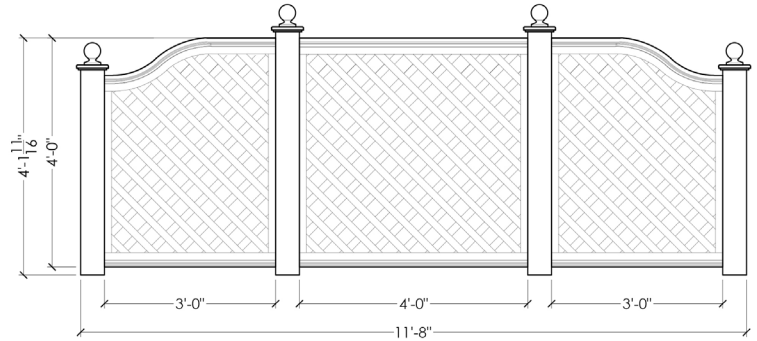

Shell

Slate

Parchment

FINIALS

Glenwood Tri-Screen Combination

DIMENSIONS

4'0"H x 9'8"W

4'0"H x 11'8"W

4'0"H x 12'8"W

MATERIAL

Made from eco-conscious, advanced recycled PVC with internal Aluminum Reinforcement.

COLOR

Ebony

Charcoal

BLHG Green

Moss

Mist

Shell

Slate

Parchment

PLAN - STRAIGHT CONFIGURATION

PLAN - "U" CONFIGURATION (RETURNS)

UTILITY PANEL | TRADITIONAL GARDEN TREILLAGE
3-PANEL SYSTEM (STRAIGHT OR "U" CONFIGURATION)
4 FT. WIDE CENTER PANEL, 2 FT. WIDE SIDE PANELS WITH OGEES,
EMBELLISHED RAILS, DECORATIVE TOP CAP, FINIALS