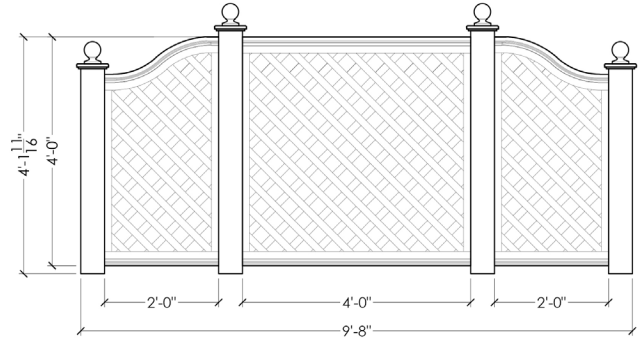

Glenwood Tri-Screen

HEIGHT

4'

WIDTH

9'8" / 11'8" / 12'8"

MATERIAL

Made from eco-conscious, advanced recycled PVC with internal Aluminum Reinforcement.