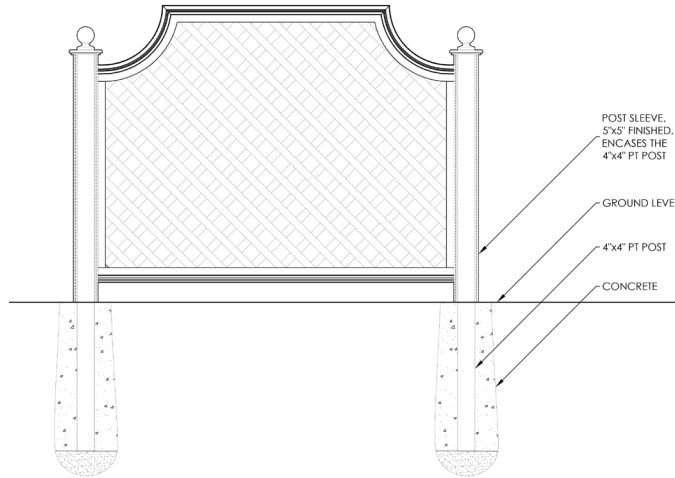

Shell

Slate

Parchment

FINIALS

Glenwood Tri-Screen Combination

DIMENSIONS

4'0"H x 9'8"W

4'0"H x 11'8"W

4'0"H x 12'8"W

MATERIAL

Made from eco-conscious, advanced recycled PVC with internal Aluminum Reinforcement.

COLOR

Ebony

Charcoal

BLHG Green

Moss

Mist

Shell

Slate

Parchment

PLAN - STRAIGHT CONFIGURATION

PLAN - "U" CONFIGURATION (RETURNS)

UTILITY PANEL | TRADITIONAL GARDEN TREILLAGE
3-PANEL SYSTEM (STRAIGHT OR "U" CONFIGURATION)
4 FT. WIDE CENTER PANEL, 2 FT. WIDE SIDE PANELS WITH OGEES,
EMBELLISHED RAILS, DECORATIVE TOP CAP, FINIALS

FINIALS

Installation Instructions

INSTALLATION SCHEMATIC Posts Set in Ground

INSTALLATION SCHEMATIC Posts Surface-Mounted to Deck

INSTALLATION SCHEMATIC Aluminum Patio Stand