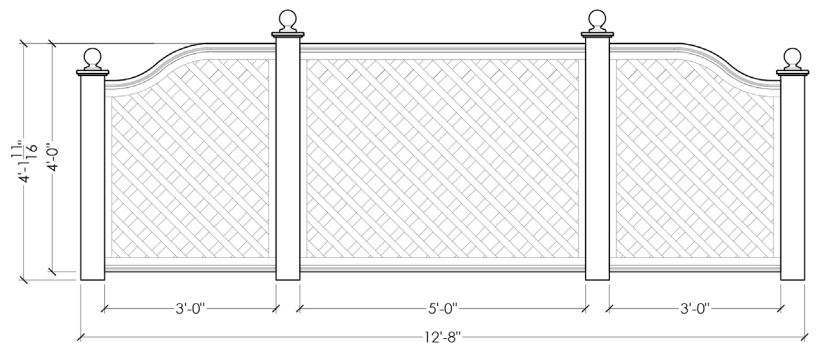

Shell

Slate

Parchment

FINIALS

Glenwood Tri-Screen Combination

DIMENSIONS

4'0"H x 9'8"W

4'0"H x 11'8"W

4'0"H x 12'8"W

MATERIAL

Made from eco-conscious, advanced recycled PVC with internal Aluminum Reinforcement.

COLOR

Ebony

Charcoal

BLHG Green

Moss

Mist

Shell

Slate

Parchment

PLAN - STRAIGHT CONFIGURATION

PLAN - "U" CONFIGURATION (RETURNS)

UTILITY PANEL | TRADITIONAL GARDEN TREILLAGE
3-PANEL SYSTEM (STRAIGHT OR "U" CONFIGURATION)
4 FT. WIDE CENTER PANEL, 2 FT. WIDE SIDE PANELS WITH OGEES,
EMBELLISHED RAILS, DECORATIVE TOP CAP, FINIALS