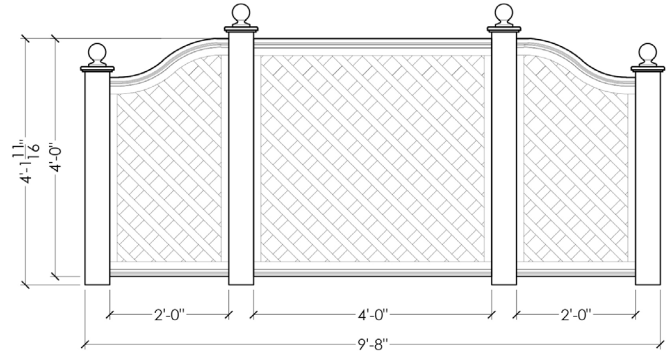

Shell

Slate

Parchment

FINIALS

Glenwood Tri-Screen Combination

DIMENSIONS

4'0"H x 9'8"W

4'0"H x 11'8"W

4'0"H x 12'8"W

MATERIAL

Made from eco-conscious, advanced recycled PVC with internal Aluminum Reinforcement.

COLOR

Ebony

Charcoal

BLHG Green

Moss

Mist

Shell

Slate

Parchment

PLAN - STRAIGHT CONFIGURATION

PLAN - "U" CONFIGURATION (RETURNS)

UTILITY PANEL | TRADITIONAL GARDEN TREILLAGE
3-PANEL SYSTEM (STRAIGHT OR "U" CONFIGURATION)
4 FT. WIDE CENTER PANEL, 2 FT. WIDE SIDE PANELS WITH OGEES,
EMBELLISHED RAILS, DECORATIVE TOP CAP, FINIALS