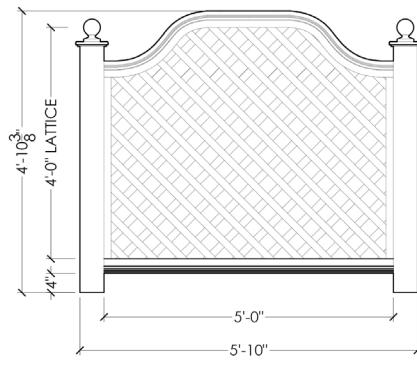

Mist

Shell

Slate

Parchment

FINIALS

Installation Instructions

INSTALLATION SCHEMATIC Posts Set in Ground

INSTALLATION SCHEMATIC Posts Surface-Mounted to Deck

INSTALLATION SCHEMATIC Aluminum Patio Stand