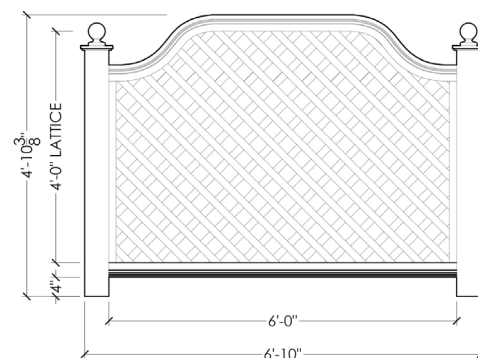

Mist

Shell

Slate

Parchment

FINIALS

Installation Instructions

INSTALLATION SCHEMATIC Posts Set in Ground

INSTALLATION SCHEMATIC Posts Surface-Mounted to Deck

INSTALLATION SCHEMATIC Aluminum Patio Stand