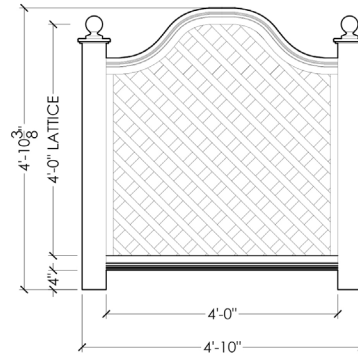

Mist

Shell

Slate

Parchment

FINIALS

Installation Instructions

INSTALLATION SCHEMATIC Posts Set in Ground

INSTALLATION SCHEMATIC Posts Surface-Mounted to Deck

INSTALLATION SCHEMATIC Aluminum Patio Stand