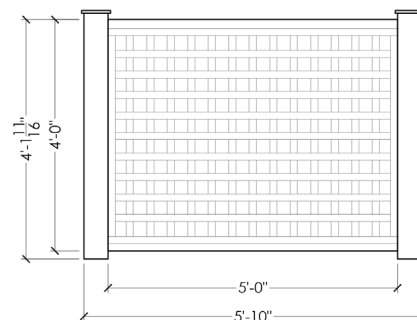

Shell

Slate

Parchment

FINIALS

Southwood Utility Screen

Starting at \$4,800

HEIGHT

5'