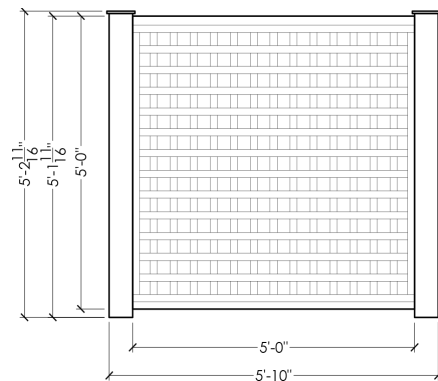

Moss

Mist

Shell

Slate

Parchment

FINIALS

Installation Instructions

INSTALLATION SCHEMATIC Posts Set in Ground

INSTALLATION SCHEMATIC Posts Surface-Mounted to Deck

INSTALLATION SCHEMATIC Aluminum Patio Stand