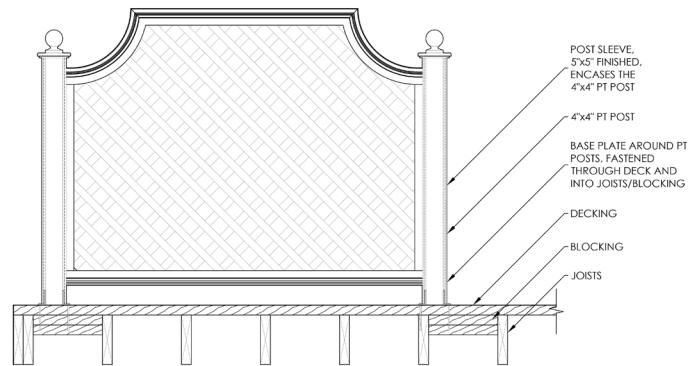

WIDTH

2' / 3' / 4' / 5'

MATERIAL

Made from eco-conscious, advanced recycled PVC with internal Aluminum Reinforcement.

COLOR

Ebony

Charcoal

BLHG Green

Moss

Mist

Shell

Slate

Parchment

FINIALS

Installation Instructions

INSTALLATION SCHEMATIC Posts Set in Ground

INSTALLATION SCHEMATIC Posts Surface-Mounted to Deck

INSTALLATION SCHEMATIC Aluminum Patio Stand