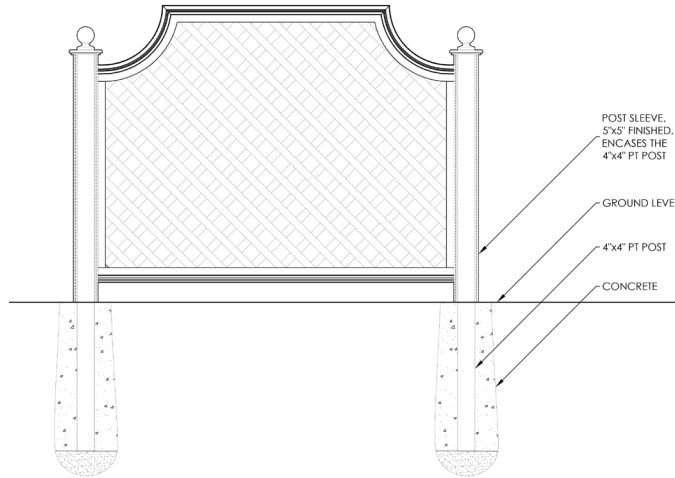

WIDTH

2' / 3' / 4' / 5'

MATERIAL

Made from eco-conscious, advanced recycled PVC with internal Aluminum Reinforcement.

COLOR

Ebony

Charcoal

BLHG Green

Moss

Mist

Shell

Slate

Parchment

FINIALS

Installation Instructions

INSTALLATION SCHEMATIC Posts Set in Ground

INSTALLATION SCHEMATIC Posts Surface-Mounted to Deck

INSTALLATION SCHEMATIC Aluminum Patio Stand