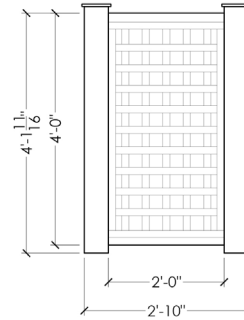

Shell

Slate

Parchment

FINIALS

Southwood Utility Screen

Starting at \$4,800

HEIGHT

5'