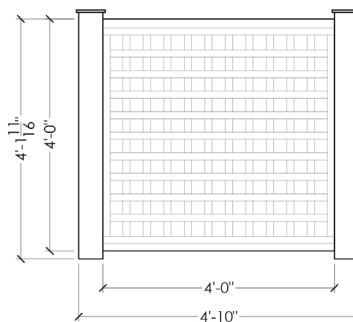

Shell

Slate

Parchment

FINIALS

Southwood Utility Screen

Starting at \$4,800

HEIGHT

5'