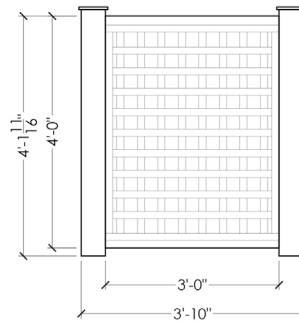

Shell

Slate

Parchment

FINIALS

Southwood Utility Screen

Starting at \$4,800

HEIGHT

5'