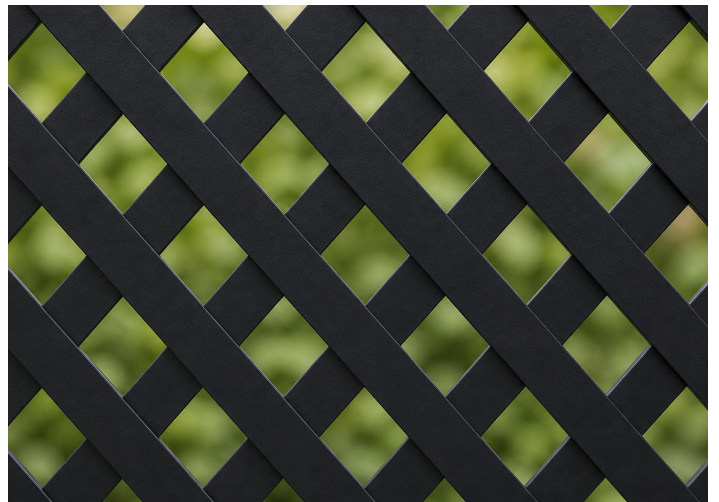

BRIDGE LANE

HOME & GARDEN

Bridge Lane Utility Screen

Bridge Lane Utility Screen

Starting at \$4,800

HEIGHT

4'

WIDTH

4' / 5' / 6'

MATERIAL

Made from eco-conscious, advanced recycled PVC with internal Aluminum Reinforcement.

COLOR

Ebony

Charcoal

BLHG Green

Moss

Mist

Shell

Slate

Parchment

FINIALS

Installation Instructions

INSTALLATION SCHEMATIC Posts Set in Ground

INSTALLATION SCHEMATIC Posts Surface-Mounted to Deck