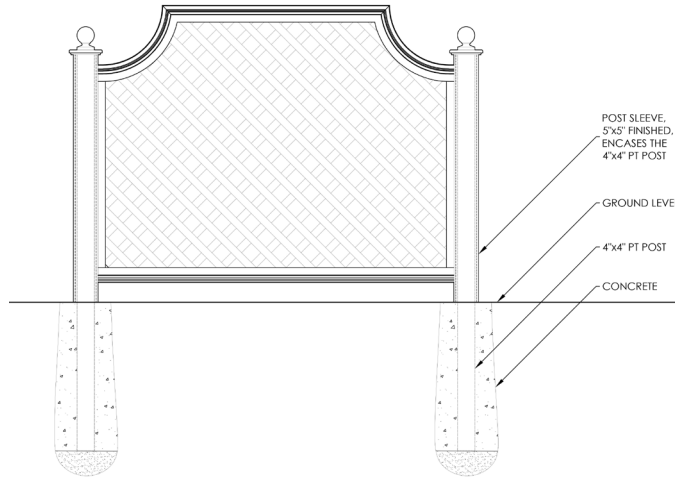

Mist

Shell

Slate

Parchment

FINIALS

Installation Instructions

INSTALLATION SCHEMATIC Posts Set in Ground

INSTALLATION SCHEMATIC Posts Surface-Mounted to Deck

INSTALLATION SCHEMATIC Aluminum Patio Stand