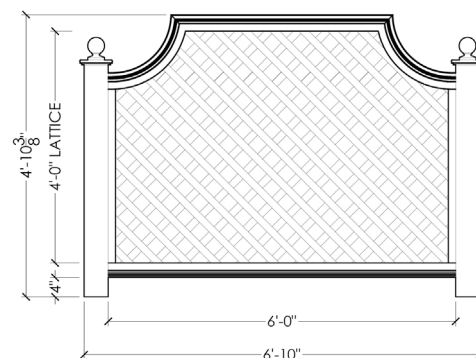

Mist

Shell

Slate

Parchment

FINIALS

Installation Instructions

INSTALLATION SCHEMATIC Posts Set in Ground

INSTALLATION SCHEMATIC Posts Surface-Mounted to Deck