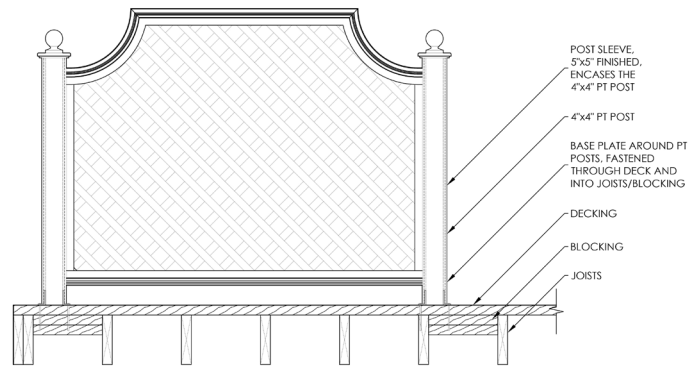

Mist

Shell

Slate

Parchment

FINIALS

Installation Instructions

INSTALLATION SCHEMATIC Posts Set in Ground

INSTALLATION SCHEMATIC Posts Surface-Mounted to Deck

INSTALLATION SCHEMATIC Aluminum Patio Stand