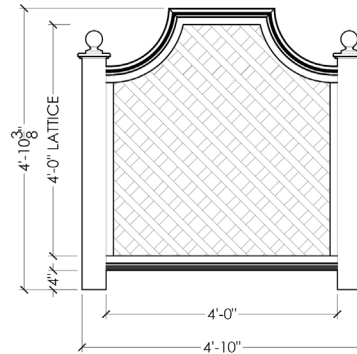

Mist

Shell

Slate

Parchment

FINIALS

Installation Instructions

INSTALLATION SCHEMATIC Posts Set in Ground

INSTALLATION SCHEMATIC Posts Surface-Mounted to Deck

INSTALLATION SCHEMATIC Aluminum Patio Stand