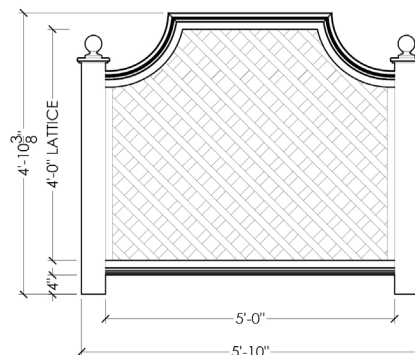

Mist

Shell

Slate

Parchment

FINIALS

Installation Instructions

INSTALLATION SCHEMATIC Posts Set in Ground

INSTALLATION SCHEMATIC Posts Surface-Mounted to Deck