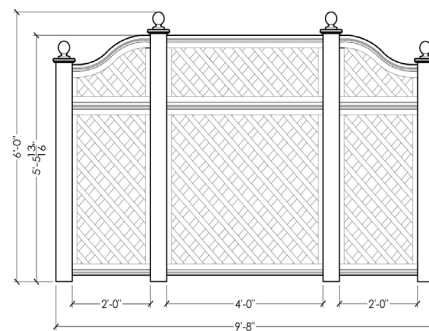

Glenwood Stand-Alone Treillage

Starting at \$11,000

HEIGHT

Grand 7'5"

WIDTH

8'8"

9'8"

11'8"