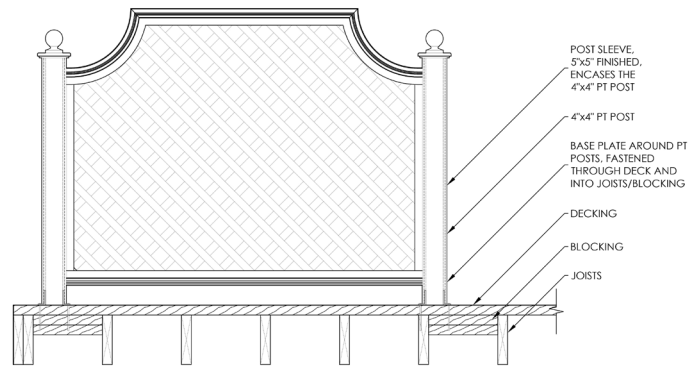

Glenwood Modular System

HEIGHT

Standard 6'

Grand 7'5"

Monumental 9'5"

Shown in Grand 7'5"

WIDTH

Build your ideal width with modular components

Shell

Slate

Parchment

FINIALS

Installation Instructions

INSTALLATION SCHEMATIC Posts Set in Ground

INSTALLATION SCHEMATIC Posts Surface-Mounted to Deck

INSTALLATION SCHEMATIC Aluminum Patio Stand