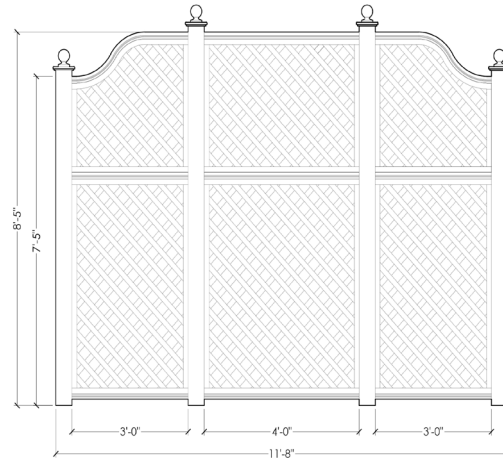

Monumental 9'5"

WIDTH

11'8"

13'8"

MATERIAL

Made from eco-conscious, advanced recycled PVC with internal Aluminum Reinforcement.

COLOR

Ebony

Glenwood Modular System

HEIGHT

Standard 6'

Grand 7'5"

Monumental 9'5"

Shown in Grand 7'5"

WIDTH

Build your ideal width with modular components