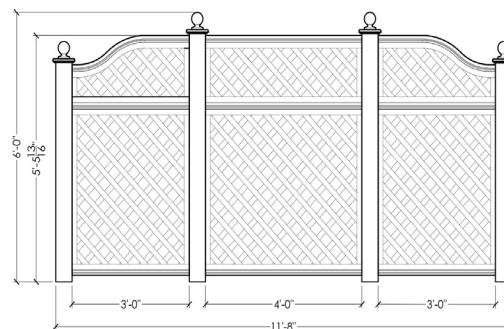

Glenwood Stand-Alone Treillage

Starting at \$11,000

HEIGHT

Grand 7'5"

WIDTH

8'8"

9'8"

11'8"