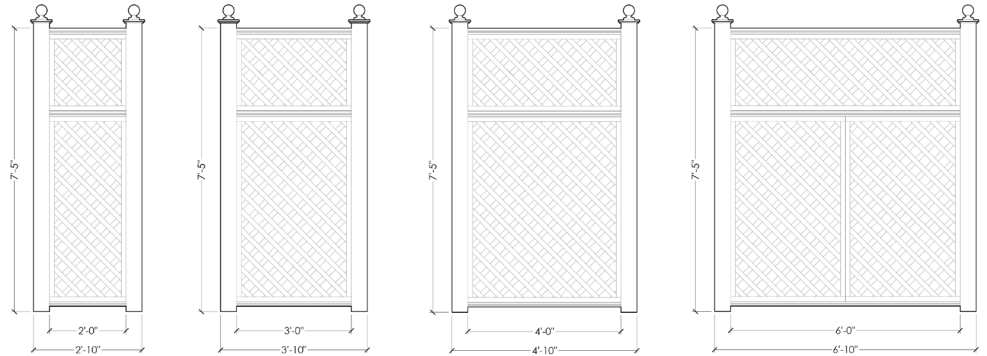

Glenwood Modular System

HEIGHT

Standard 6'

Grand 7'5"

Monumental 9'5"

Shown in Grand 7'5"

WIDTH

Build your ideal width with modular components

Shell

Slate

Parchment

FINIALS

Installation Instructions

INSTALLATION SCHEMATIC Posts Set in Ground

INSTALLATION SCHEMATIC Posts Surface-Mounted to Deck

INSTALLATION SCHEMATIC Aluminum Patio Stand