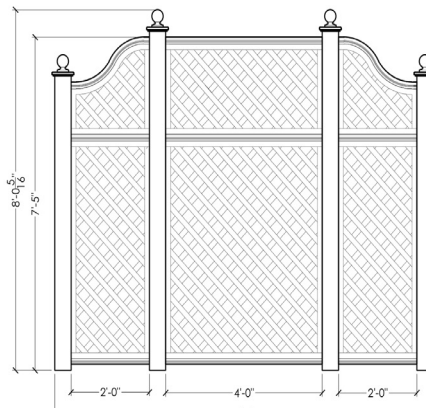

Mist

Shell

Slate

Parchment

FINIALS

Glenwood Stand-Alone Treillage

Starting at \$13,700

HEIGHT

Monumental 9'5"

WIDTH

11'8"

13'8"

MATERIAL

Made from eco-conscious, advanced recycled PVC with internal Aluminum Reinforcement.

COLOR

Ebony