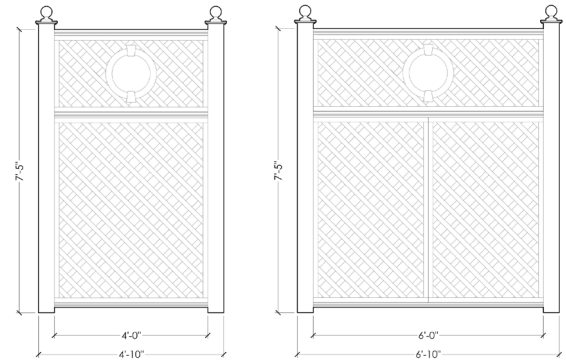

Monumental 9'5"

WIDTH

11'8"

13'8"

MATERIAL

Made from eco-conscious, advanced recycled PVC with internal Aluminum Reinforcement.

COLOR

Ebony

Glenwood Modular System

HEIGHT

Standard 6'

Grand 7'5"

Monumental 9'5"

Shown in Grand 7'5"

WIDTH

Build your ideal width with modular components

Shell

Slate

Parchment

FINIALS

Installation Instructions

INSTALLATION SCHEMATIC Posts Set in Ground

INSTALLATION SCHEMATIC Posts Surface-Mounted to Deck

INSTALLATION SCHEMATIC Aluminum Patio Stand