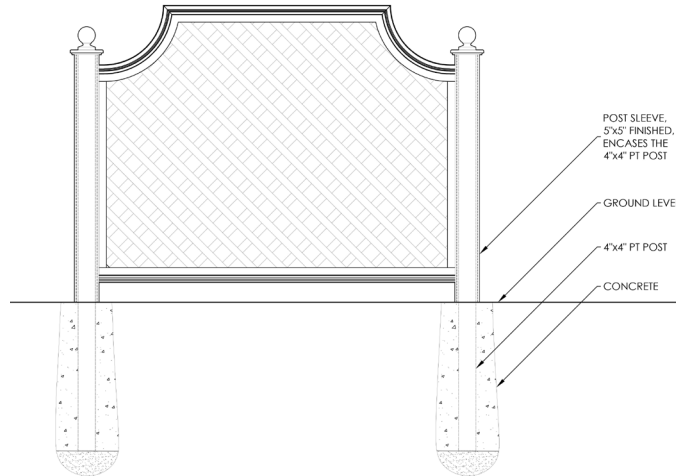

Glenwood Modular System

HEIGHT

Standard 6'

Grand 7'5"

Monumental 9'5"

Shown in Grand 7'5"

WIDTH

Build your ideal width with modular components

Shell

Slate

Parchment

FINIALS

Installation Instructions

INSTALLATION SCHEMATIC Posts Set in Ground

INSTALLATION SCHEMATIC Posts Surface-Mounted to Deck

INSTALLATION SCHEMATIC Aluminum Patio Stand