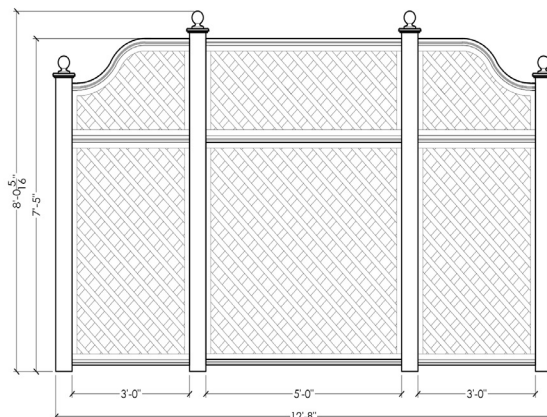

Mist

Shell

Slate

Parchment

FINIALS

Glenwood Stand-Alone Treillage

Starting at \$13,700

HEIGHT

Monumental 9'5"

WIDTH

11'8"

13'8"

MATERIAL

Made from eco-conscious, advanced recycled PVC with internal Aluminum Reinforcement.

COLOR

Ebony