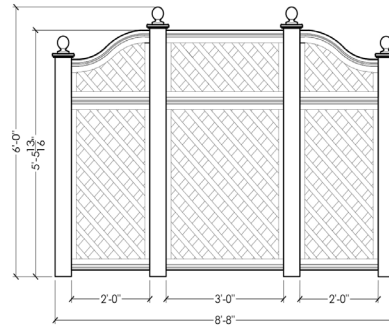

Glenwood Stand-Alone Treillage

Starting at \$11,000

HEIGHT

Grand 7'5"

WIDTH

8'8"

9'8"

11'8"