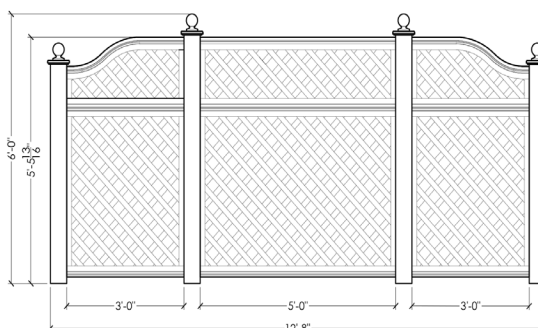

8'8"

9'8"

11'8"

12'8"

MATERIAL

Made from eco-conscious, advanced recycled PVC with internal Aluminum Reinforcement.

COLOR

Ebony

Glenwood Stand-Alone Treillage

Starting at \$11,000

HEIGHT

Grand 7'5"

WIDTH

8'8"

9'8"

11'8"