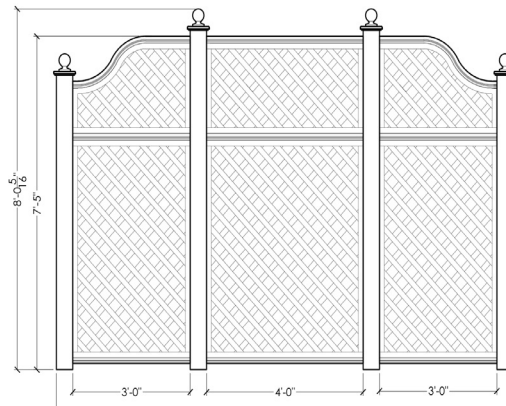

Mist

Shell

Slate

Parchment

FINIALS

Glenwood Stand-Alone Treillage

Starting at \$13,700

HEIGHT

Monumental 9'5"

WIDTH

11'8"

13'8"

MATERIAL

Made from eco-conscious, advanced recycled PVC with internal Aluminum Reinforcement.

COLOR

Ebony