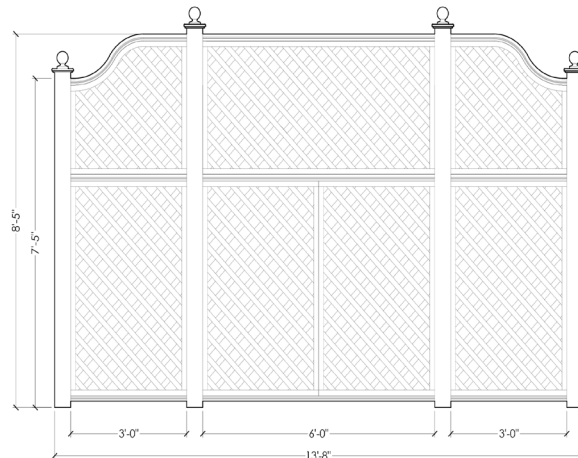

Monumental 9'5"

WIDTH

11'8"

13'8"

MATERIAL

Made from eco-conscious, advanced recycled PVC with internal Aluminum Reinforcement.

COLOR

Ebony

Glenwood Modular System

HEIGHT

Standard 6'

Grand 7'5"

Monumental 9'5"

Shown in Grand 7'5"

WIDTH

Build your ideal width with modular components