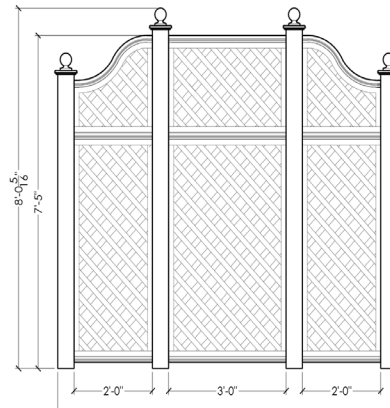

Mist

Shell

Slate

Parchment

FINIALS

Glenwood Stand-Alone Treillage

Starting at \$13,700

HEIGHT

Monumental 9'5"

WIDTH

11'8"

13'8"

MATERIAL

Made from eco-conscious, advanced recycled PVC with internal Aluminum Reinforcement.

COLOR

Ebony