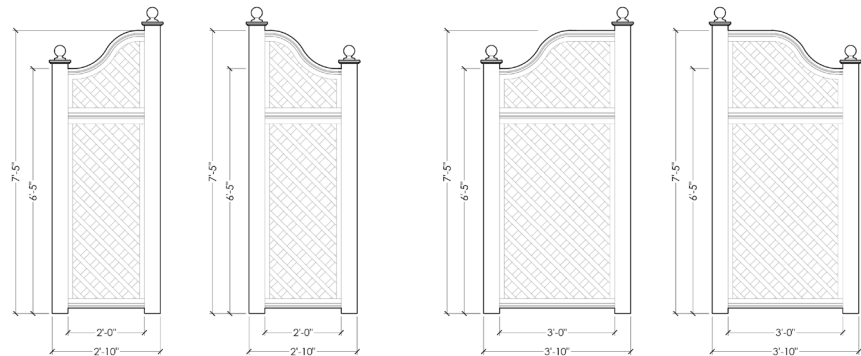

Glenwood Modular System

HEIGHT

Standard 6'

Grand 7'5"

Monumental 9'5"

Shown in Grand 7'5"

WIDTH

Build your ideal width with modular components

Shell

Slate

Parchment

FINIALS

Installation Instructions

INSTALLATION SCHEMATIC Posts Set in Ground

INSTALLATION SCHEMATIC Posts Surface-Mounted to Deck

INSTALLATION SCHEMATIC Aluminum Patio Stand